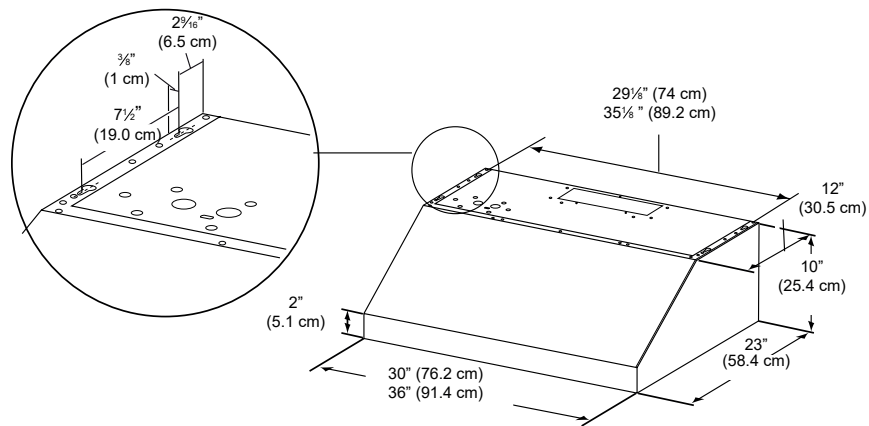

FEATURES

Size (in) & Type Finish	30" or 36" Wide Under-Cabinet Stainless Steel
Controls	Rocker Controls
Illumination	2, 40 Watt Halogen Lamps, 1 Light Intensity (bulbs included)
Installation Type	Ducted or Recirculating Installation Recirculating Kit Sold Separately
Blower Type	400 CFM, 3-Speed Internal
Blower Performance	Speed 1, 160 CFM, 1.5 Sones Speed 2, 280 CFM, 3.1 Sones Speed 3, 400 CFM, 5.9 Sones
Filter Type	2, Dishwasher-Safe, Aluminum Mesh Grease Filters
Duct Transition	3¹/₄" x 10" with Back Draft Damper (top or rear)
Electrical	120V-60Hz 340 Watts at 2.8 Amps
Warranty	2 Year Parts & Labor, In-Home Service

ACCESSORIES

Optional Recirculating Kit
w/2 Carbon Filters

CODE: KIT02770
MODEL: KIT02770

LINE DRAWING

CONSUMABLE PARTS

Replacement Grease Filter (1)
CODE: GF09EA (30")
CODE: GF09FA (36")

Replacement Light Bulb (1)
CODE: 2006BH

Consumable parts are sold in units of one (1). Order accordingly.

PLUS

3X LAYER GREASE FILTER

Elica aluminum mesh filters are a step above competition, featuring triple layered, anodized aluminum that is woven into a highly dense mesh. The thick mesh captures more grease, anodization helps resist staining and provides durability to repeated cleanings in the dishwasher.