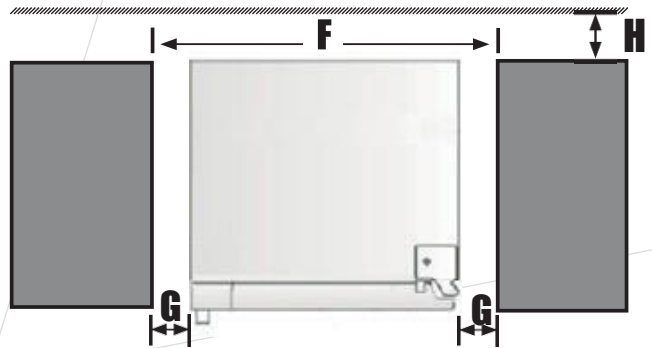

SPECIFICATIONS AND DIMENSIONS

Dimensions	23 1/2" (W) x 21 1/16" (D) x 34" (H)
Capacity	46 bottles
Color cabinet	Black
Door finish	Stainless steel door
Glass door	UV tinted with Low-E Argon gas
Kick Plate	Black
Handle	Curved
Installation	Built-in or freestanding
Warranty	2 years parts and labor 5 years sealed system (parts only)
UPC Code	628173080379

CWC46DS2 24" DUAL ZONE WINE CELLAR

AVIVA

DIMENSIONS

Product dimension		Inches
A	Product height	34"
B	Product width	23 1/2"
C	Product depth (Excluding door)	21 1/16"
D	Product depth (Including door without handle)	23 3/4"
E	Product Depth (Including door and handle)	25 1/2"
Cabinet opening		
F	Width - Door flush installation	24"
Minimum Clearance		
G	Side clearance - Flush with door - Full door rotation	1/4"
H	Rear clearance	1"

INSTALLATION

Flush fit installation

A	610mm (min.24")
B	610mm (24")
C	883mm (34 3/4")
D	152mm (6")
E	51mm (2") 25 mm (1") if electrical outlet is in adjacent cabinetry