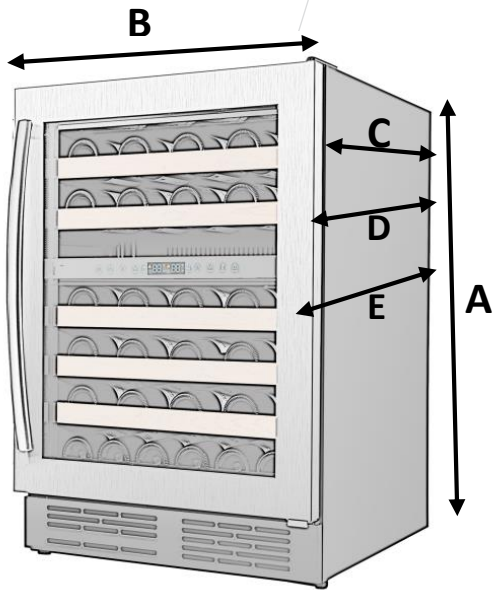

CWC46DS2 24" DUAL ZONE WINE CELLAR

AVIVA

CONTROLS AND FUNCTIONS

Temperature zone(s)	Dual zone
Temperature range	5-18°C (each zone)
Configuration	Single door
Control	Electronic touch control
Door swing	Field reversible
Interior lighting	White LED
Product type	Wine cellar
Shelves	5 full extension on ball bearings
Shelves type	Metal shelves with wooden frontage
Door open alarm	Yes

SPECIFICATIONS AND DIMENSIONS

Dimensions	23 1/2" (W) x 21 1/16" (D) x 34" (H)
Capacity	46 bottles
Color cabinet	Black
Door finish	Stainless steel door
Glass door	UV tinted with Low-E Argon gas
Kick Plate	Black
Handle	Curved
Installation	Built-in or freestanding
Warranty	2 years parts and labor 5 years sealed system (parts only)
UPC Code	628173080379

CWC46DS2 24" DUAL ZONE WINE CELLAR

AVIVA

DIMENSIONS

Product dimension		Inches
A	Product height	34"
B	Product width	23 1/2"
C	Product depth (Excluding door)	21 1/16"
D	Product depth (Including door without handle)	23 3/4"
E	Product Depth (Including door and handle)	25 1/2"
Cabinet opening		
F	Width - Door flush installation	24"
Minimum Clearance		
G	Side clearance - Flush with door - Full door rotation	1/4"
H	Rear clearance	1"

INSTALLATION

Flush fit installation

A	610mm (min.24")
B	610mm (24")
C	883mm (34 3/4")
D	152mm (6")
E	51mm (2") 25 mm (1") if electrical outlet is in adjacent cabinetry