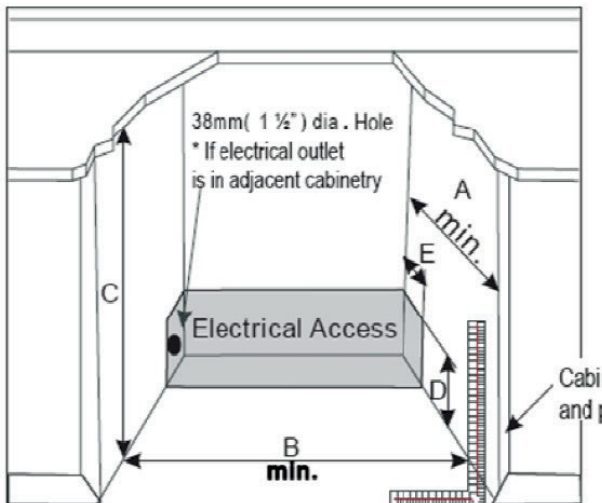

SPECIFICATIONS AND DIMENSIONS

Dimensions	23 1/2" (W) x 21 1/16" (D) x 34" (H)
Capacity	46 bottles
Color cabinet	Black
Door finish	Stainless steel door
Glass door	UV tinted with Low-E Argon gas
Kick Plate	Black
Handle	Curved
Installation	Built-in or freestanding
Warranty	2 years parts and labor 5 years sealed system (parts only)
UPC Code	628173080379

CWC46DS2 24" DUAL ZONE WINE CELLAR

AVIVA

DIMENSIONS

Product dimension		Inches
A	Product height	34"
B	Product width	23 1/2"
C	Product depth (Excluding door)	21 1/16"
D	Product depth (Including door without handle)	23 3/4"
E	Product Depth (Including door and handle)	25 1/2"
Cabinet opening		
F	Width - Door flush installation	24"
Minimum Clearance		
G	Side clearance - Flush with door - Full door rotation	1/4"
H	Rear clearance	1"

INSTALLATION

Flush fit installation

A	610mm (min.24")
B	610mm (24")
C	883mm (34 3/4")
D	152mm (6")
E	51mm (2") 25 mm (1") if electrical outlet is in adjacent cabinetry